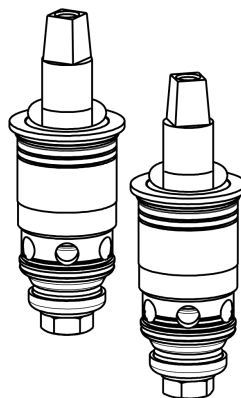

For Technical Assistance:

Phone: 800-TEC-TRUE (832-8783)

Email: techsupport.us@chicagofaucets.com

2100 South Clearwater Drive

Des Plaines, IL 60018

Phone: 847-803-5000

chicagofaucets.com