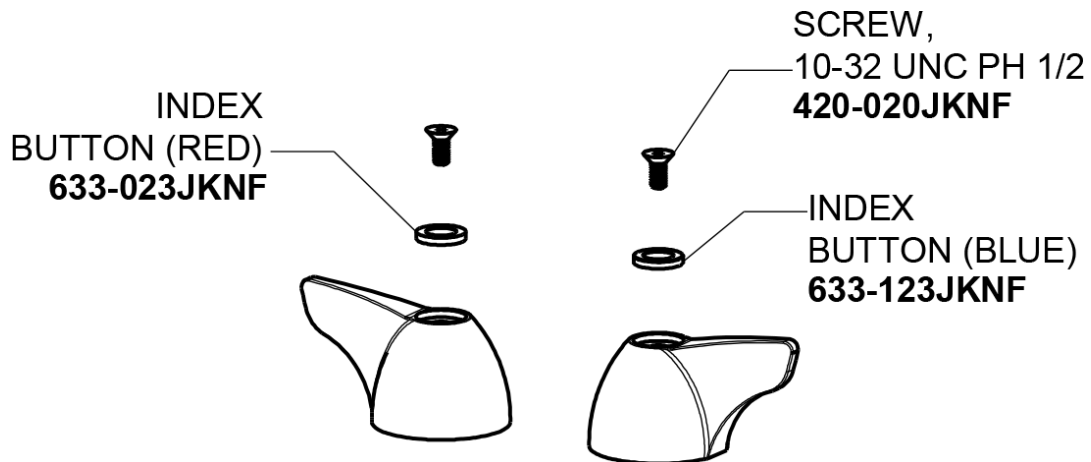

Repair Parts

1100-E35ABCP

Deck-mounted manual sink faucet with 8" centers

CHICAGO FAUCETS®

Geberit Group

2" Vandal Proof Canopy Single Wing Handle
1000-PRJKCP

Quatern Compression Cartridge (pair)
1-099XTJKABNF (right)
1-100XTJKABNF (left)