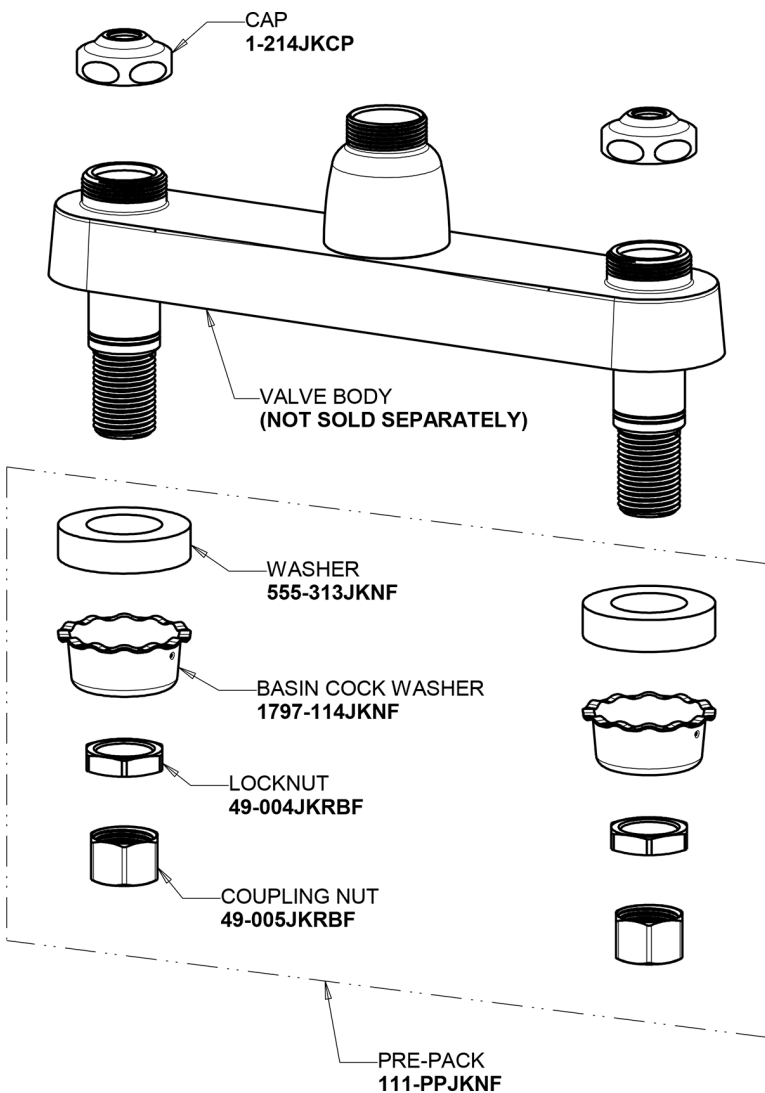

# Repair Parts

1100-E35ABCP

Deck-mounted manual sink faucet with 8" centers

## Base Parts: